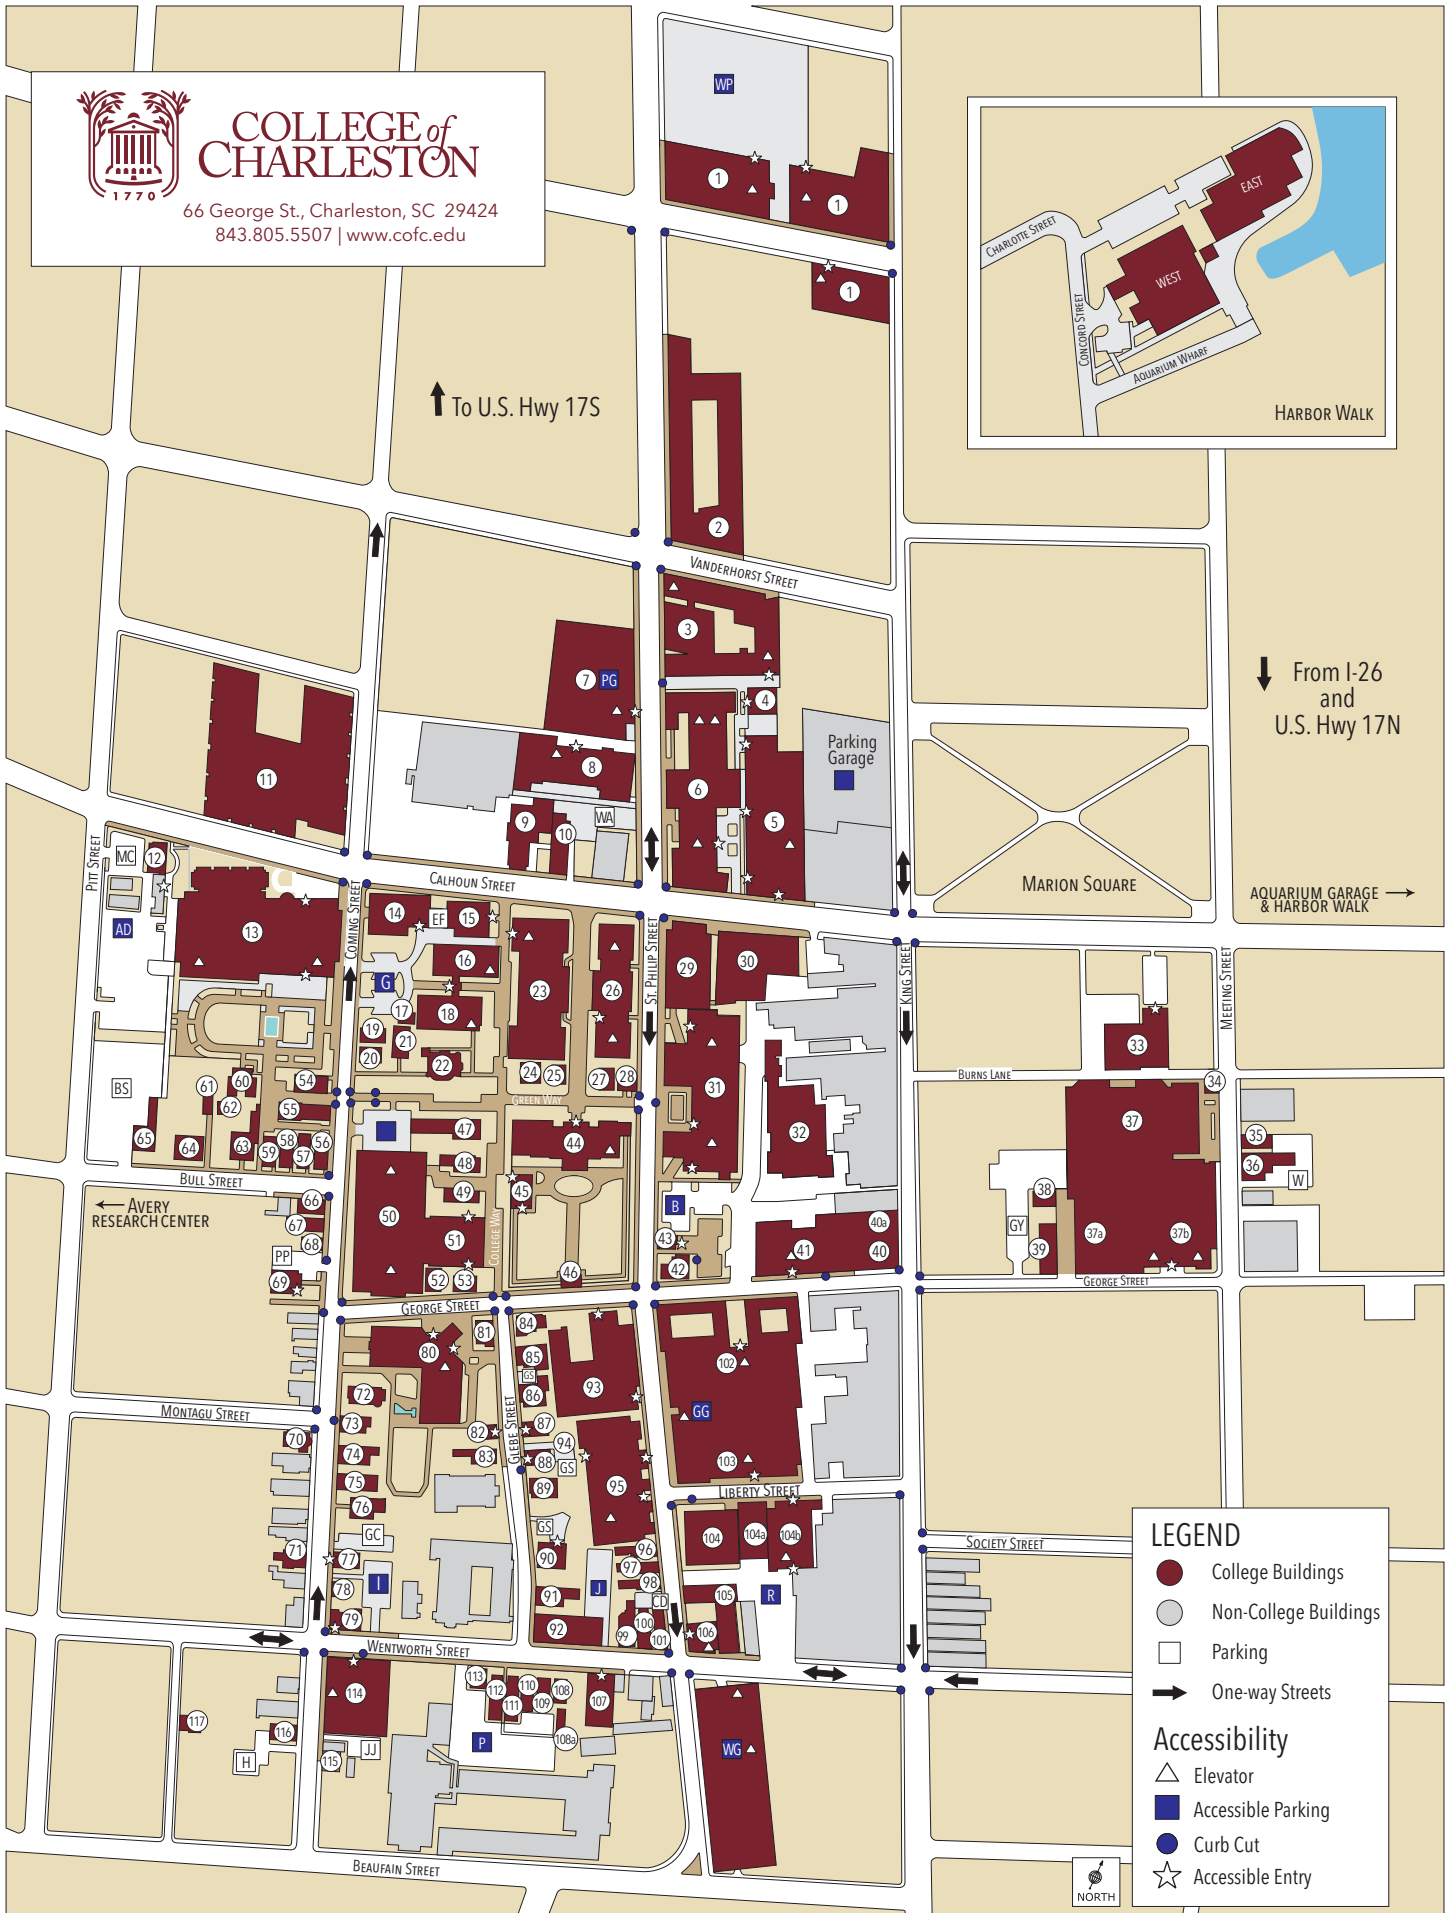

↓ From I-26 and U.S. Hwy 17N

→ AQUARIUM GARAGE & HARBOR WALK