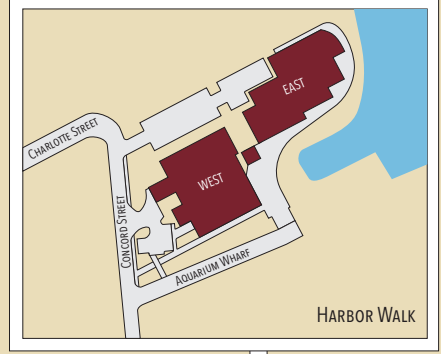

COLLEGE of CHARLESTON

66 George St., Charleston, SC 29424
843.805.5507 | www.cofc.edu

↑ To U.S. Hwy 17S

↓ From I-26 and U.S. Hwy 17N

→ AQUARIUM GARAGE & HARBOR WALK

LEGEND

- College Buildings
- Non-College Buildings
- Parking
- One-way Streets