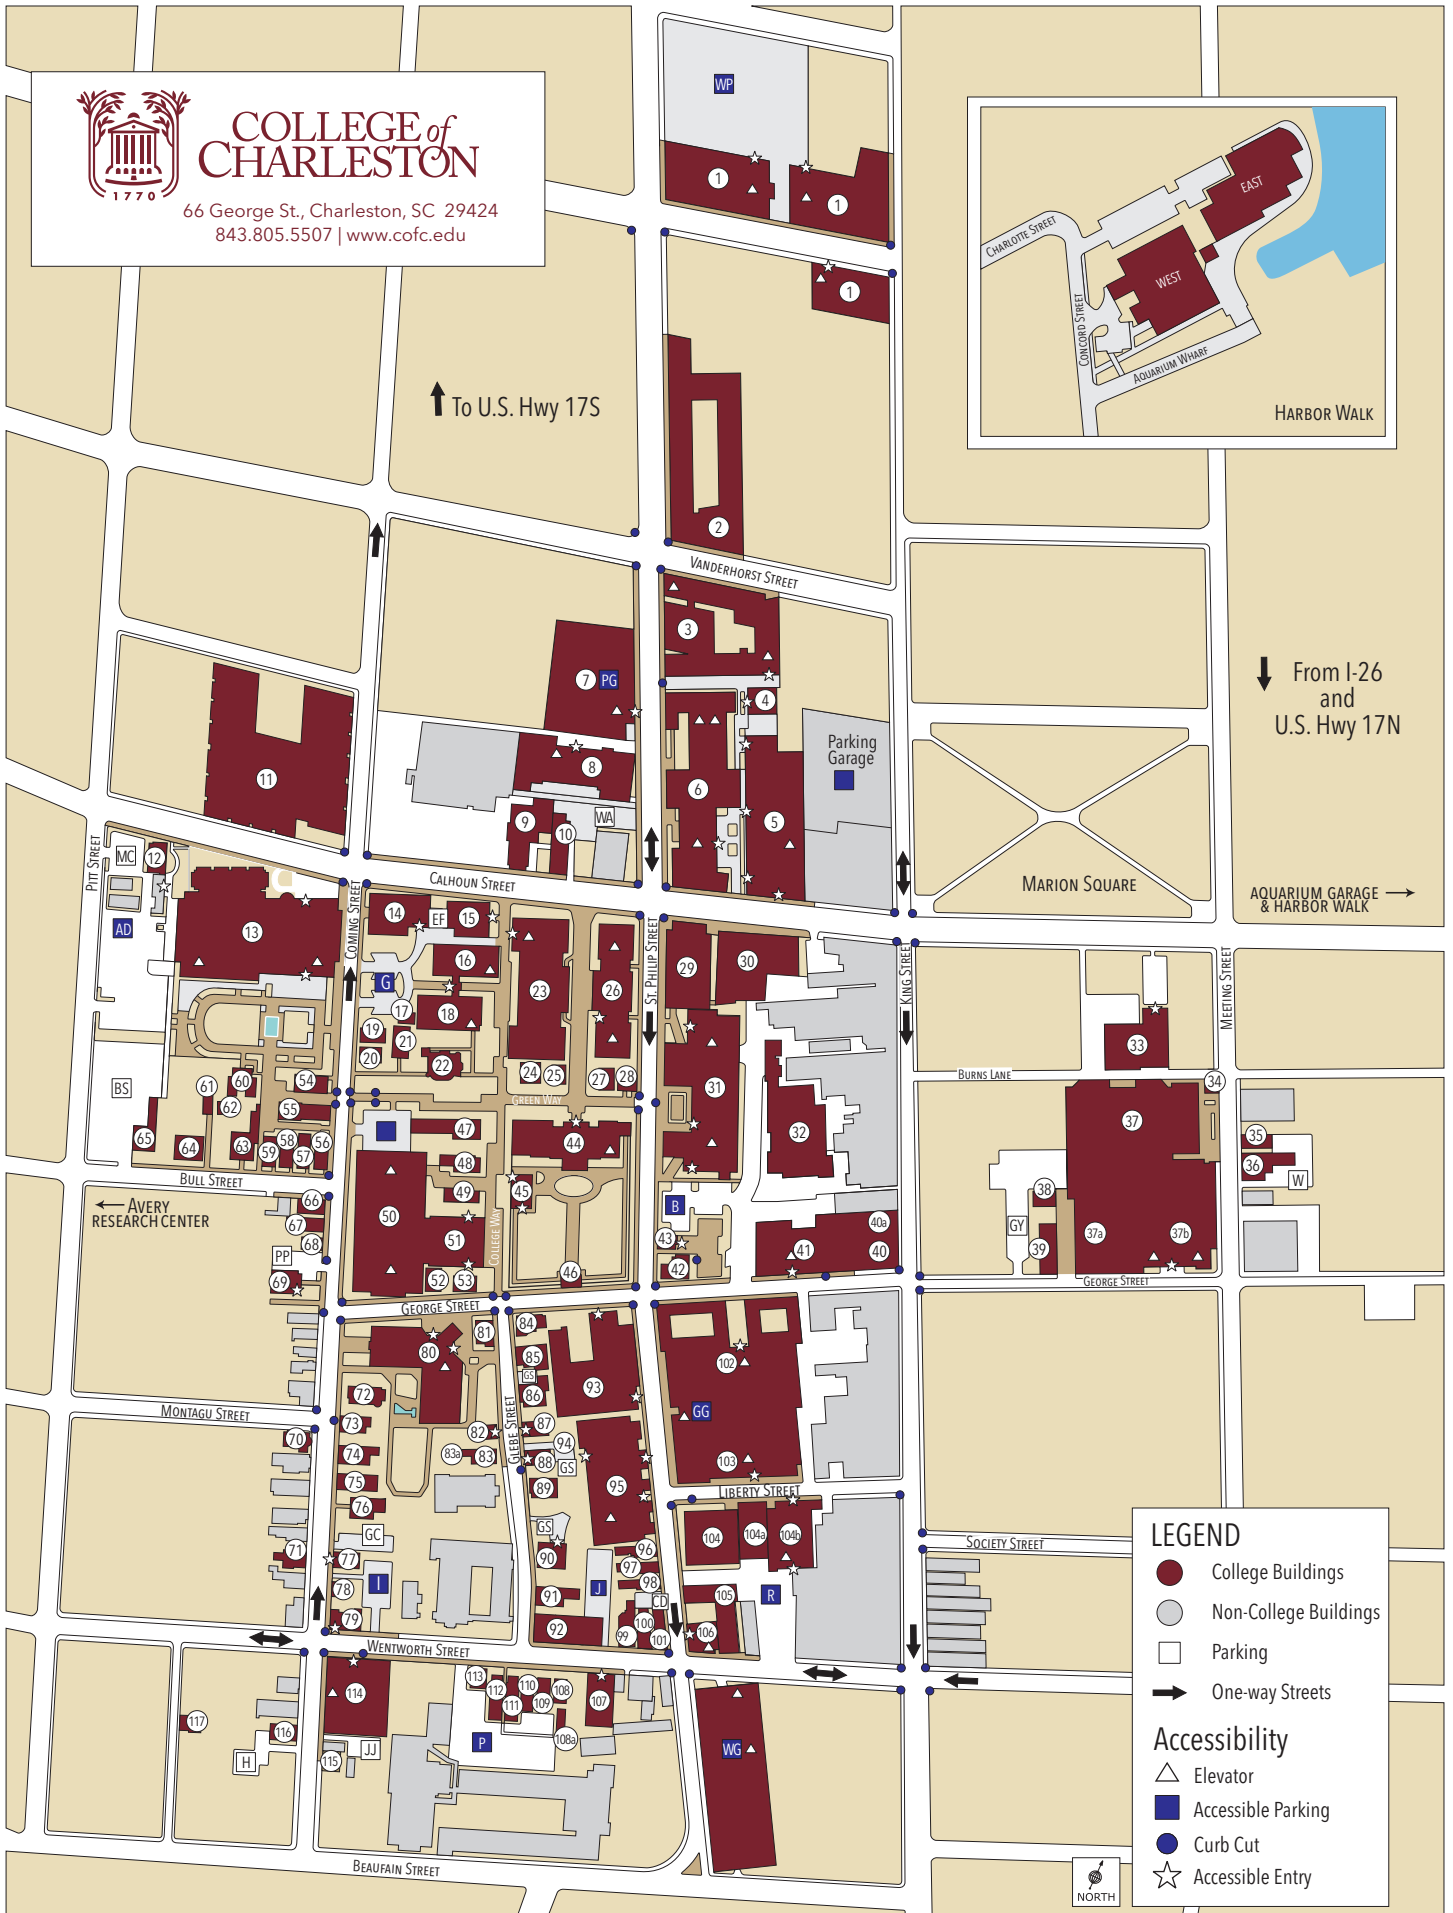

↓ From I-26 and U.S. Hwy 17N

→ AQUARIUM GARAGE & HARBOR WALK